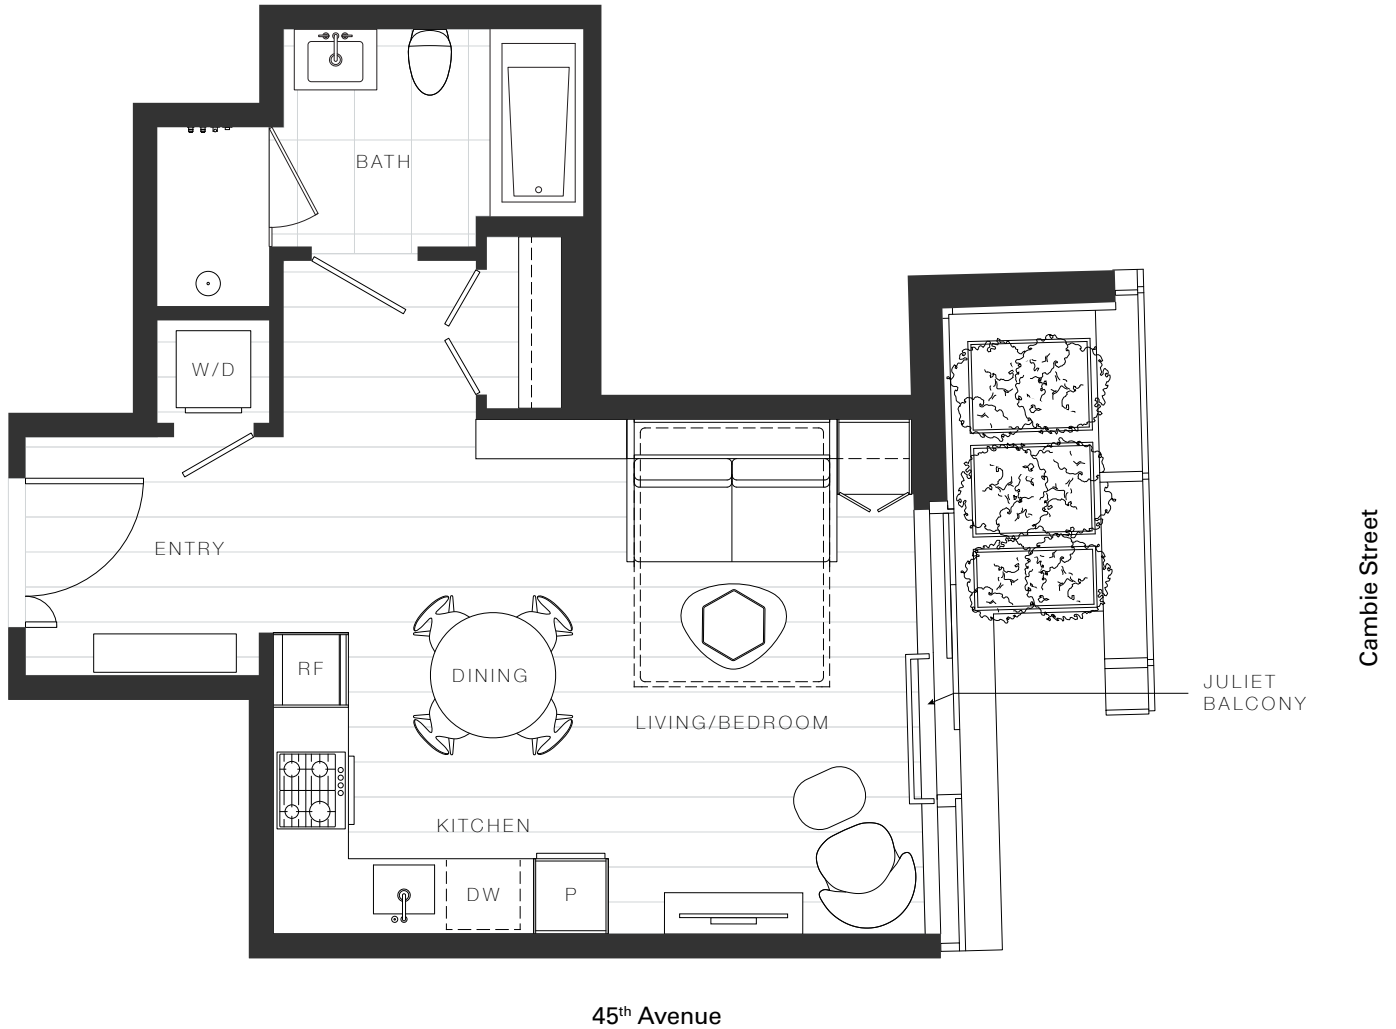

X Clémade

Studio 1304

—
Total Living: 457 ft²

OAKRIDGE X CLÉMANDE

Dimensions, sizes, specifications, layouts and materials are approximate and provided for information purposes only and are not represented as being the actual final areas and dimensions. Prospective purchasers are advised that interior square footage is combined with balcony square footage and included in total advertised square footage of the homes. Exterior walls and glazing, balcony configurations, fascia, guard-rails, screens and façade panel locations are approximate and provided for information purposes only, and will vary in area, type, specifications, and extent depending on the home. The locations shown are not represented as being the final locations of these items. All of the foregoing (including without limitation the dimensions and layout) are subject to change in the developer's sole discretion, without compensation or notice. Please ask sales representative for details. E. & O.E.