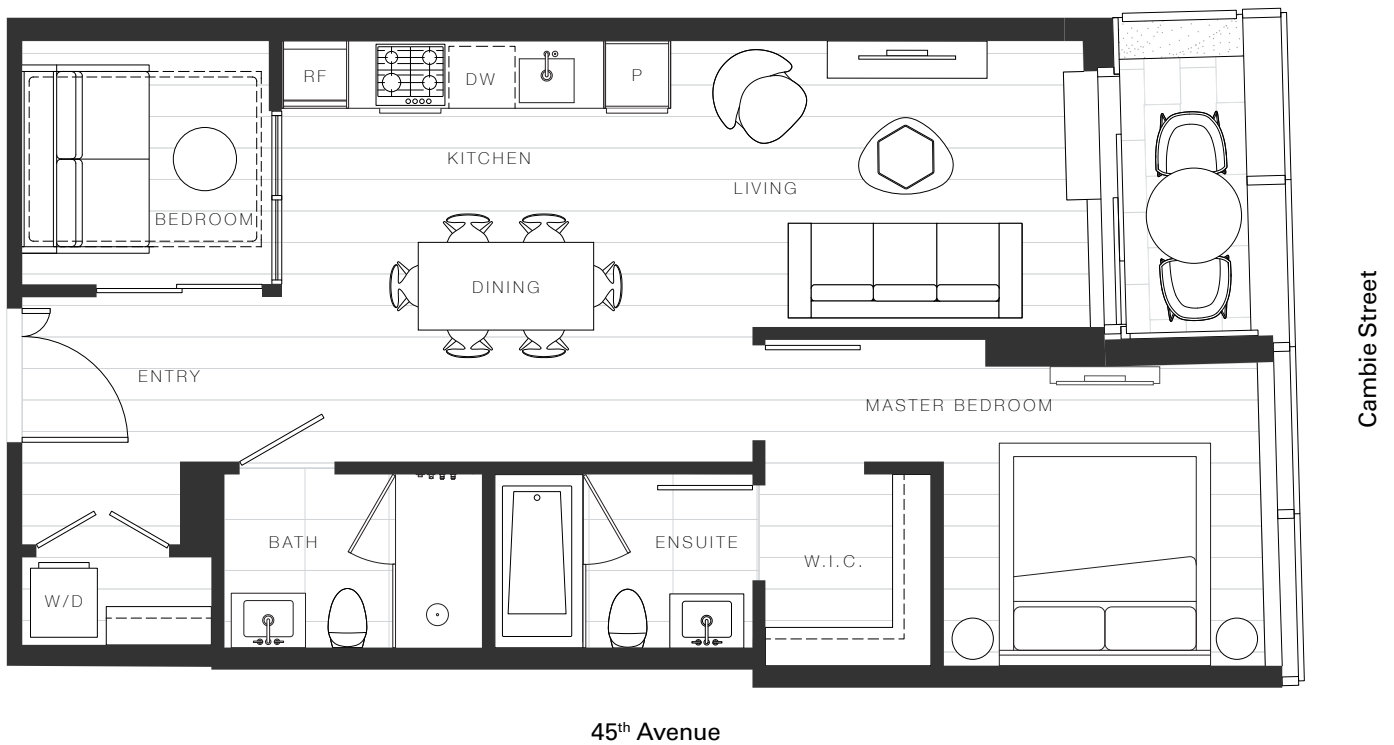

X Clémade

Home 625

—
2 Bedroom Junior

Total Living: 756 ft²

OAKRIDGE X CLÉMANDE

Dimensions, sizes, specifications, layouts and materials are approximate and provided for information purposes only and are not represented as being the actual final areas and dimensions. Prospective purchasers are advised that interior square footage is combined with balcony square footage and included in total advertised square footage of the homes. Exterior walls and glazing, balcony configurations, fascia, guard-rails, screens and façade panel locations are approximate and provided for information purposes only, and will vary in area, type, specifications, and extent depending on the home. The locations shown are not represented as being the final locations of these items. All of the foregoing (including without limitation the dimensions and layout) are subject to change in the developer's sole discretion, without compensation or notice. Please ask sales representative for details. E. & O.E.