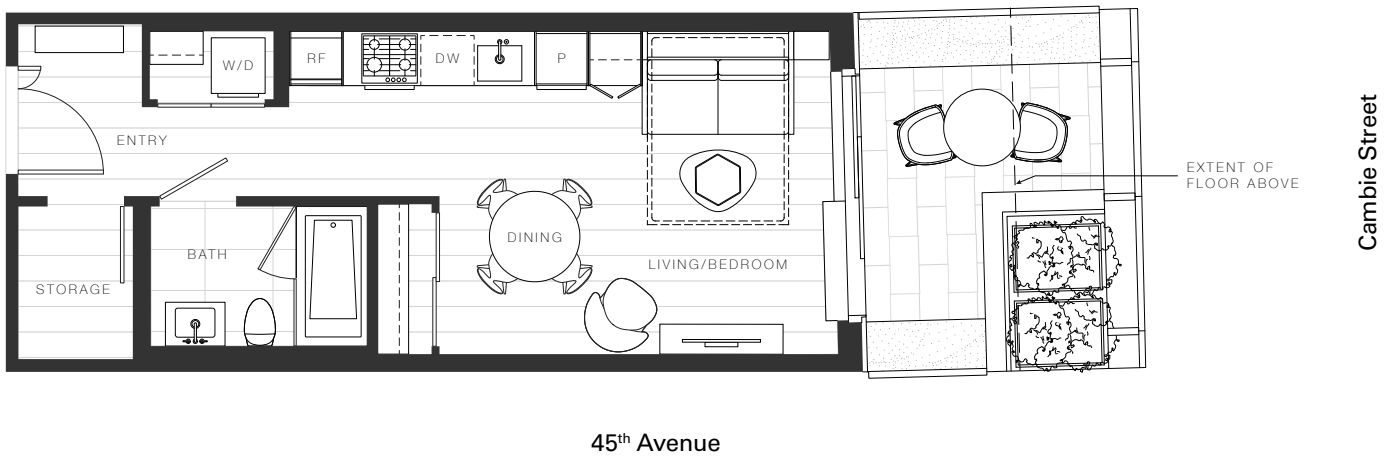

X Clémante

Studio 734

—

Total Living: 516 ft²

OAKRIDGE X CLÉMANDE

Dimensions, sizes, specifications, layouts and materials are approximate and provided for information purposes only and are not represented as being the actual final areas and dimensions. Prospective purchasers are advised that interior square footage is combined with balcony square footage and included in total advertised square footage of the homes. Exterior walls and glazing, balcony configurations, fascia, guard-rails, screens and façade panel locations are approximate and provided for information purposes only, and will vary in area, type, specifications, and extent depending on the home. The locations shown are not represented as being the final locations of these items. All of the foregoing (including without limitation the dimensions and layout) are subject to change in the developer's sole discretion, without compensation or notice. Please ask sales representative for details. E. & O.E.