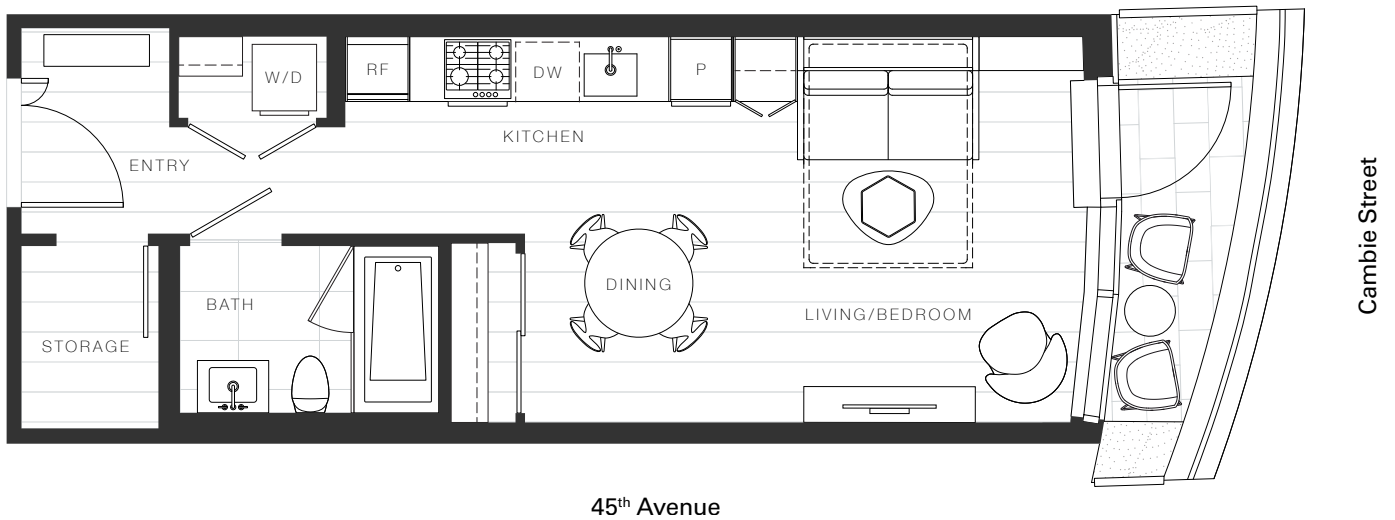

X Clémade

Studio 839

—

Total Living: 509 ft<sup>2</sup>

# OAKRIDGE X CLÉMANDE

Dimensions, sizes, specifications, layouts and materials are approximate and provided for information purposes only and are not represented as being the actual final areas and dimensions. Prospective purchasers are advised that interior square footage is combined with balcony square footage and included in total advertised square footage of the homes. Exterior walls and glazing, balcony configurations, fascia, guard-rails, screens and façade panel locations are approximate and provided for information purposes only, and will vary in area, type, specifications, and extent depending on the home. The locations shown are not represented as being the final locations of these items. All of the foregoing (including without limitation the dimensions and layout) are subject to change in the developer's sole discretion, without compensation or notice. Please ask sales representative for details. E. & O.E.